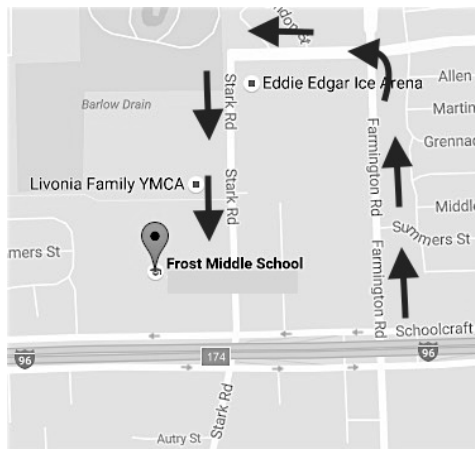

Join Us...

**Frost PTSA
Student
Fundraiser
Craft Show
Saturday,
11.3.2018
10am-4pm**

Shopping. Decorating. Baking: Done!

- \$3.00 Admission**
- Quality Crafters throughout school
- Huge Bake Sale on donation basis**
- Lunch Cafe available***
- Easy access on/off I-96
- Parking supervised by Livonia Police
- No strollers please

From I-96:
Take Farmington Rd exit & follow arrows on map.
14041 Stark Rd
Livonia, MI
48154

****Thank you for supporting the STUDENTS @ Frost Middle School!**

*** not included in admission

 @FrostMiddleSchoolPTSA