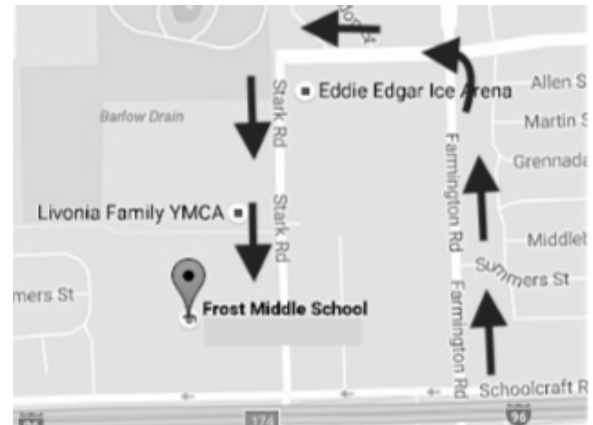

Join Us...

43rd Annual
Holiday
Arts & Crafts
Show
11-2-19

Frost PTSA
Student
Fundraiser
Craft Show
Saturday,
11-2-2019
10am - 4 pm

Shopping. Decorating. Baking: Done!

- *\$3.00 Admission**
- *Quality Crafters throughout school
- *Huge Bake Sale on donation basis**
- *Lunch Cafe available***
- *Easy access on/off I-96
- *Parking supervised by Livonia Police
- *No strollers please

From I-96:
Take Farmington Rd exit & follow arrows on map.
14041 Stark Rd, Livonia, MI 48154

****Thank you for supporting the STUDENTS @ Frost Middle School!**

***not included in admission

 @FrostMiddleSchoolPTSA